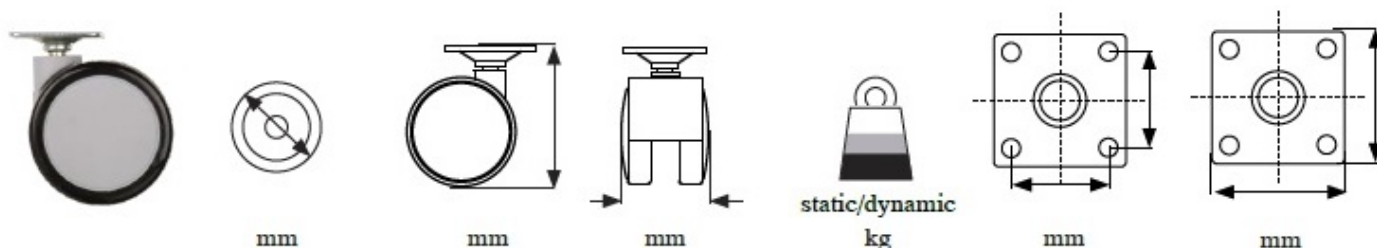

PRODUCT SHEET

Description:

Twin Castor "Bari" \varnothing 65mm, Black PU Tyre+Grey PP Core Top P:42x42mm, cc::32mm, Screw Holes \varnothing 5mm, All ZP, Mounting, Height:78mm, Dynamic Load Capacity:50KG, Static:80KG

Item number:

08.04.200-0

Units	Box	Carton	HS Code	Barcode
Pcs.	1	64	8302200090	 5704866107570

65

78

45

80/50

32 x 32